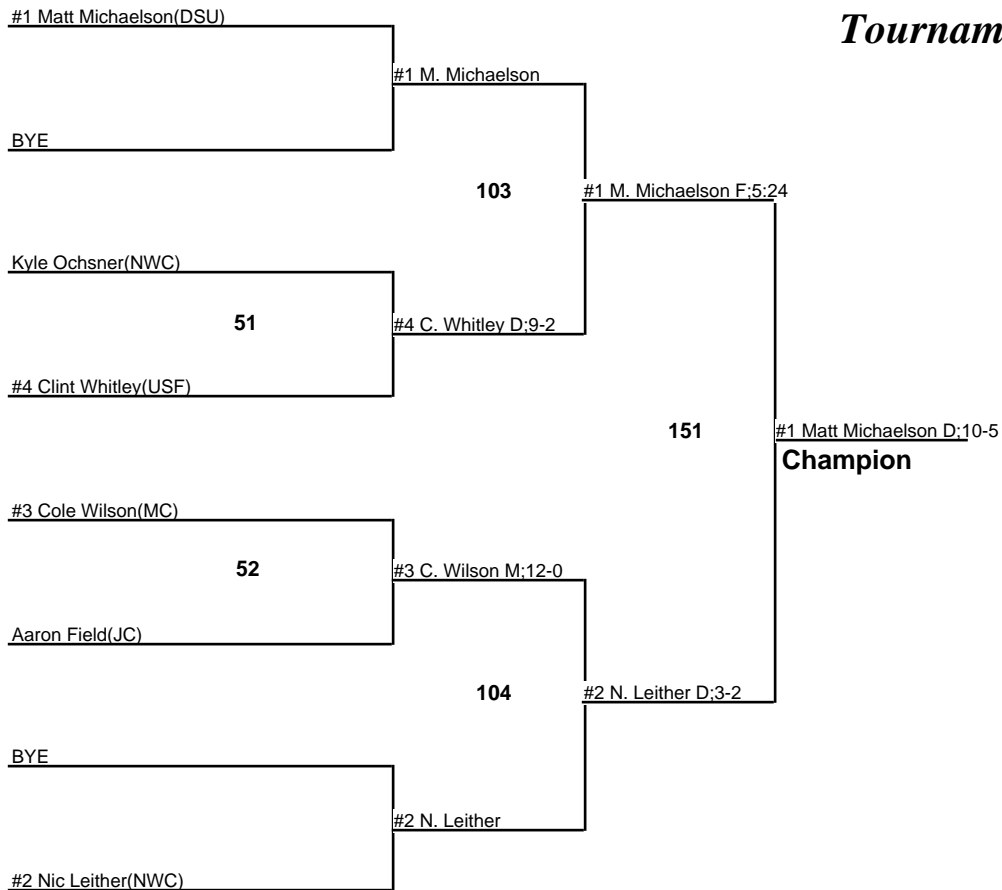

2009 NAIA Northern Regional Tournament

197
20 February 2009