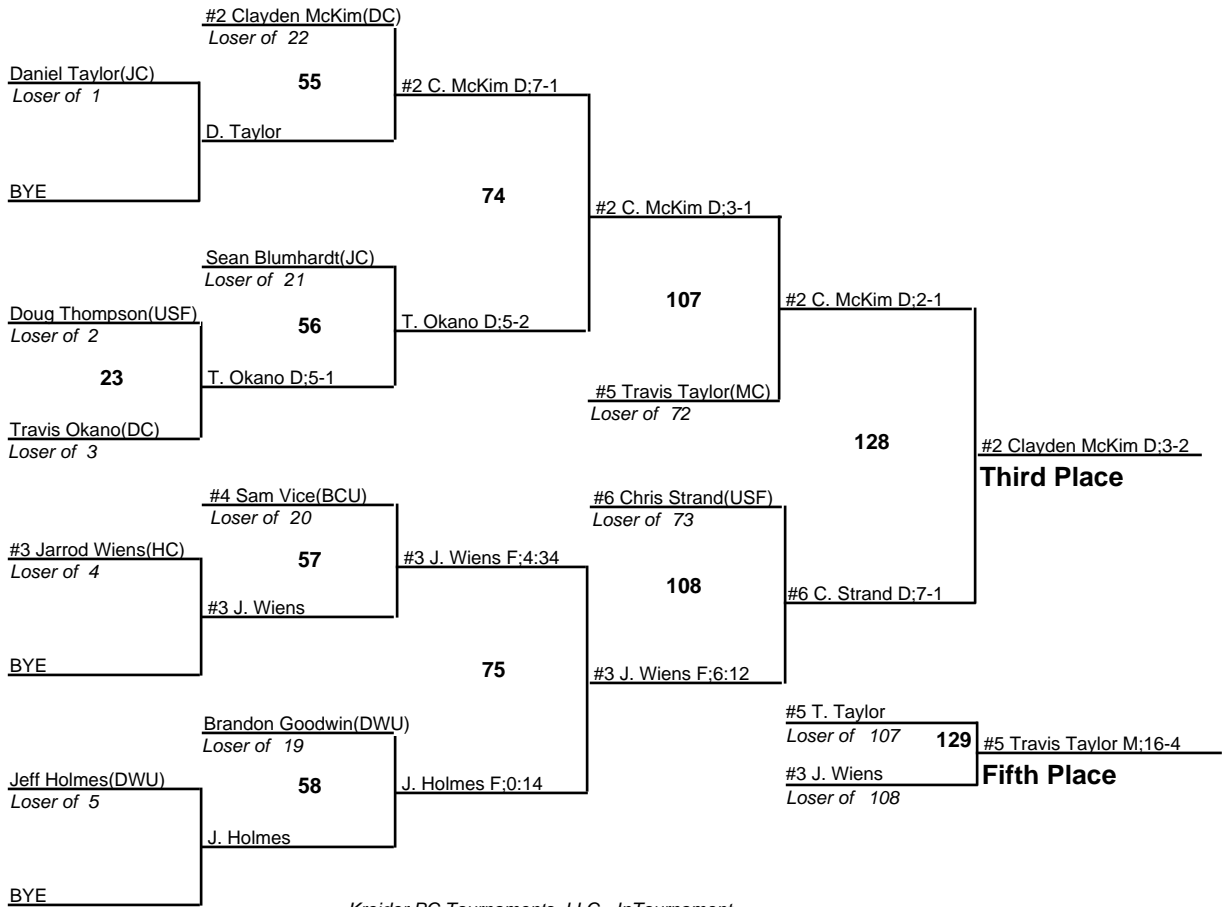

2009 NAIA Northern Regional Tournament

125
20 February 2009

2009 NAIA Northern Regional Tournament

133

20 February 2009

2009 NAIA Northern Regional Tournament

141
20 February 2009

2009 NAIA Northern Regional Tournament