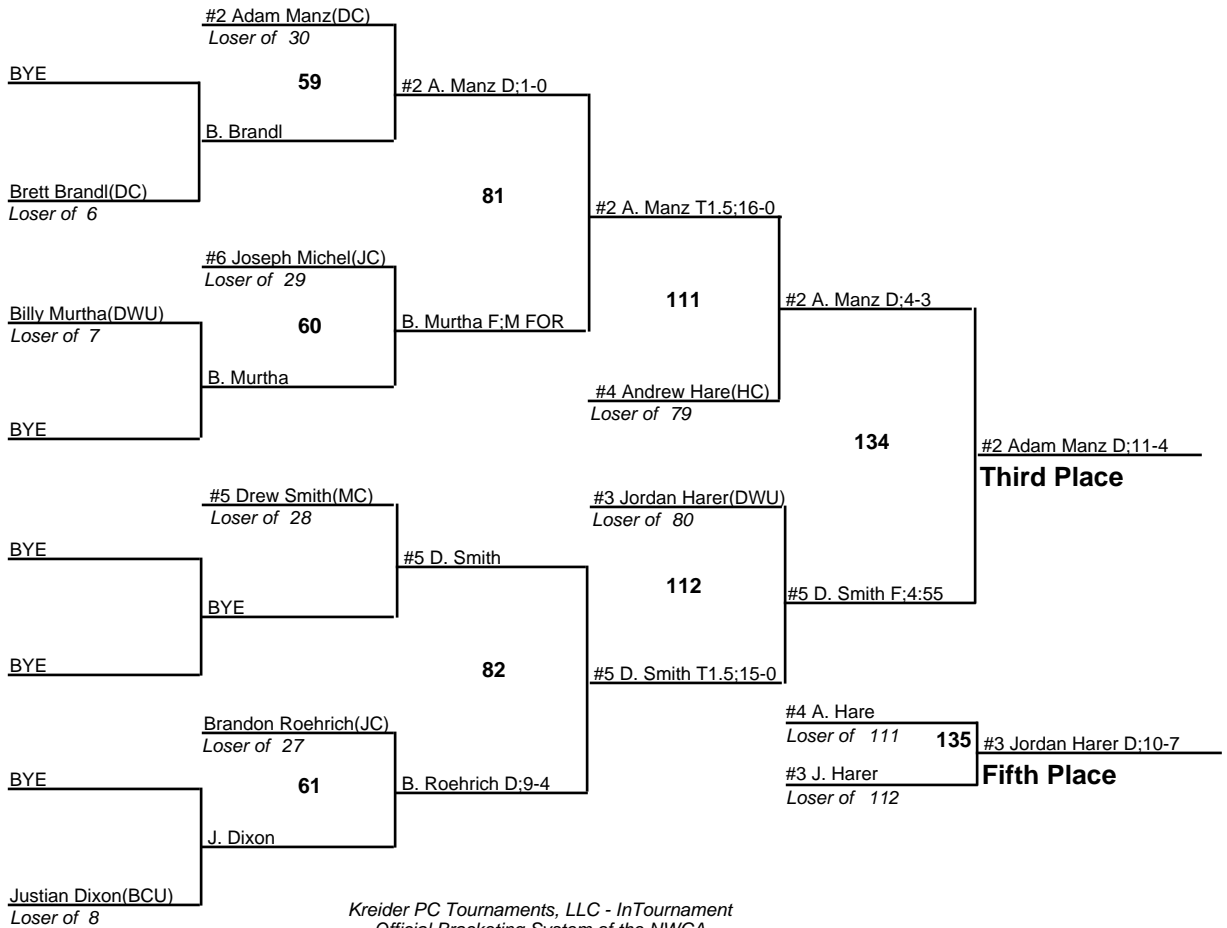

2009 NAIA Northern Regional Tournament

125
20 February 2009

2009 NAIA Northern Regional Tournament

133

20 February 2009

2009 NAIA Northern Regional Tournament

141
20 February 2009

2009 NAIA Northern Regional Tournament