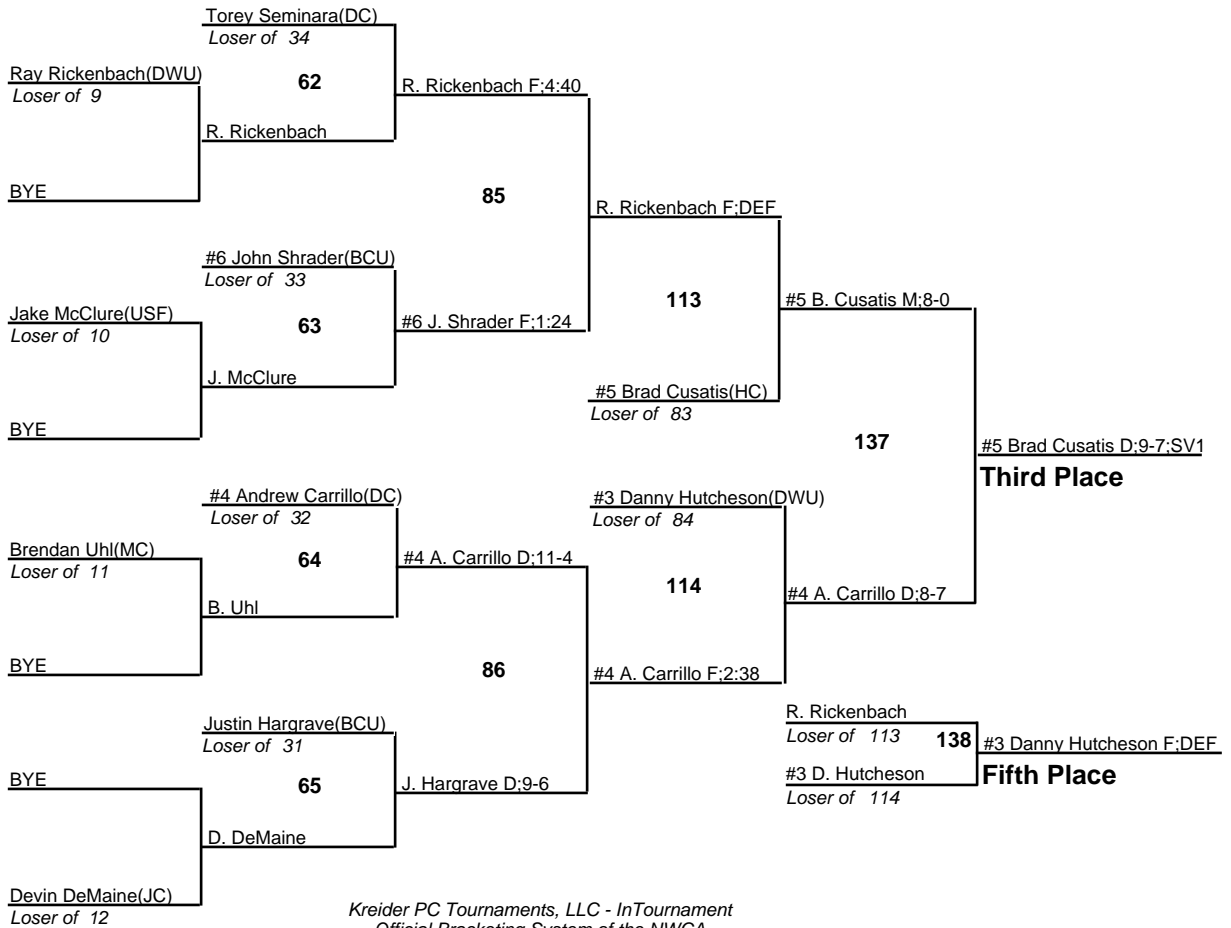

2009 NAIA Northern Regional Tournament

149
20 February 2009